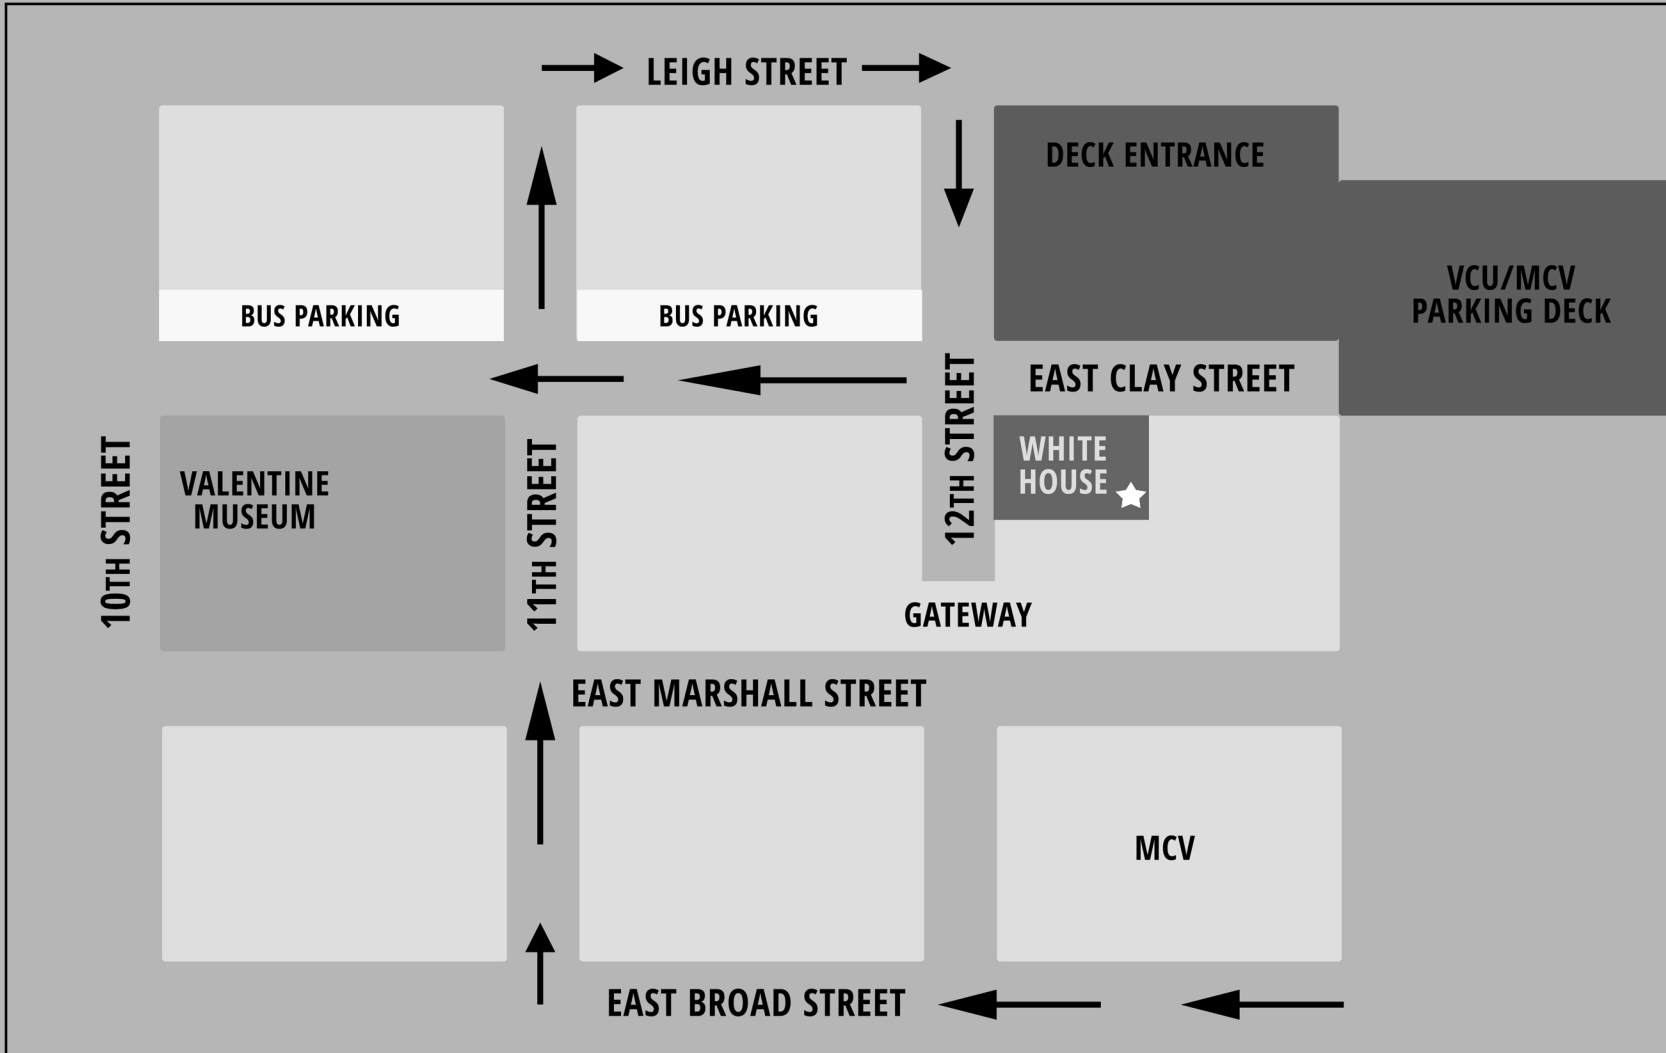

DIRECTIONS & BUS PARKING

CLAY STREET ENTRANCE: ★

From I-64, proceed to I-95 South. From I-95 take Exit 74C.

You will be heading West on Broad Street. Go three stoplights to 11th Street and turn right. Proceed on 11th Street for three blocks. Turn right on Leigh Street. Then, turn right on 12th Street. Turn right on East Clay Street. Bus parking is at the corner of 12th and East Clay streets. For additional parking, proceed to the next block.