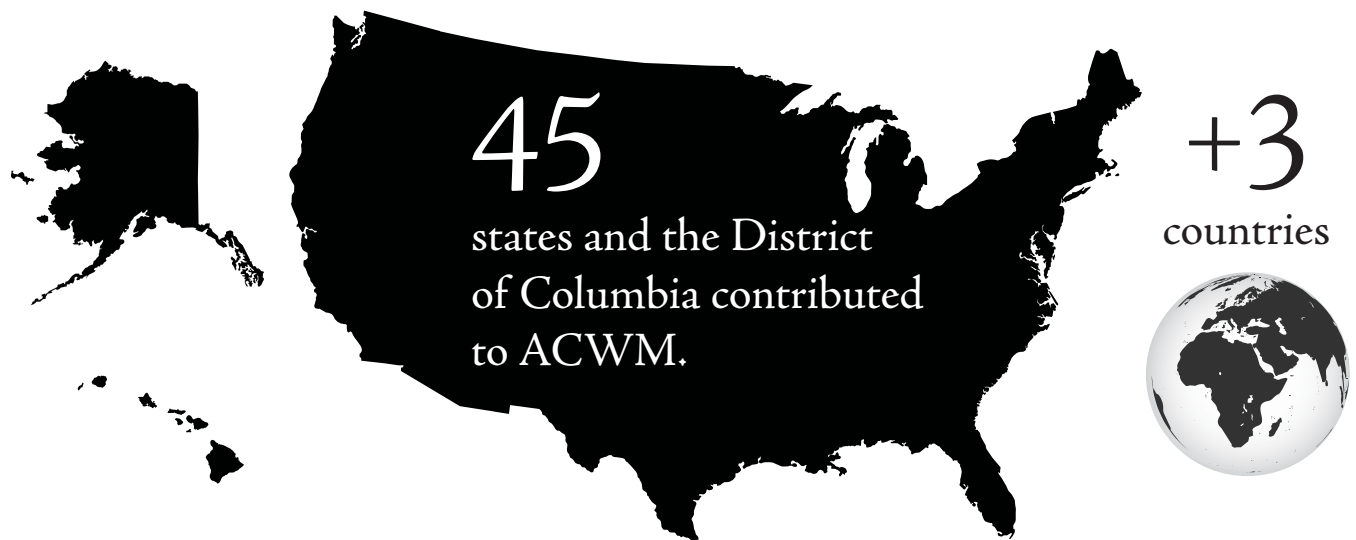

Museum Stewards

The American Civil War Museum acknowledges the generosity of the following individuals, corporations and foundations that supported the Museum with a minimum contribution of $65 during the July 1, 2021 to June 30, 2022 fiscal year.

ALABAMA

Danny Lee Anglin
David Fuller
Lewis T. Hardcastle
Deborah R. Thomas

ARIZONA

UDC Dixie Chapter 1679
Charles Rene Escoffier
John R. Geyer
Sharon Virginia Jackley
Brian P. Keogh
Cindy Lachin
Mr. and Mrs. John Robertson

CALIFORNIA

Tony Alvarez
Brenda L. Belsher
James M Booth
Samuel J Bresler
Emily Bueermann
Irving M. Chase
Jon W. Churnin
Cindy Crane
Tom and Julie Cutler
Edward C. Derkum
William A. Dillon
Dean D. Flippo
Jonathan Hussey
Timothy S. Kelly
Peter and Cheryl Levy
Steven P. Lopez
Willie Lou
Daniel A. Navarro
Gian Nelson
Robert N. Parker

Douglas Powers
Edward F. Ripley
H. David Settle
Richard C. Shipley
Glenn Swanson
Lt. Col. Gregory A. Thiele
Daniel T. Tierney
Mabry Tyson
Catherine Pannell Waters

COLORADO

Lesley Argent
Todd J. Burnett
Mr. Jeffrey W. Davis
James Dorrough
Stephen Shepard
William Wilcoxson
Donald Woods
James Di Zerega